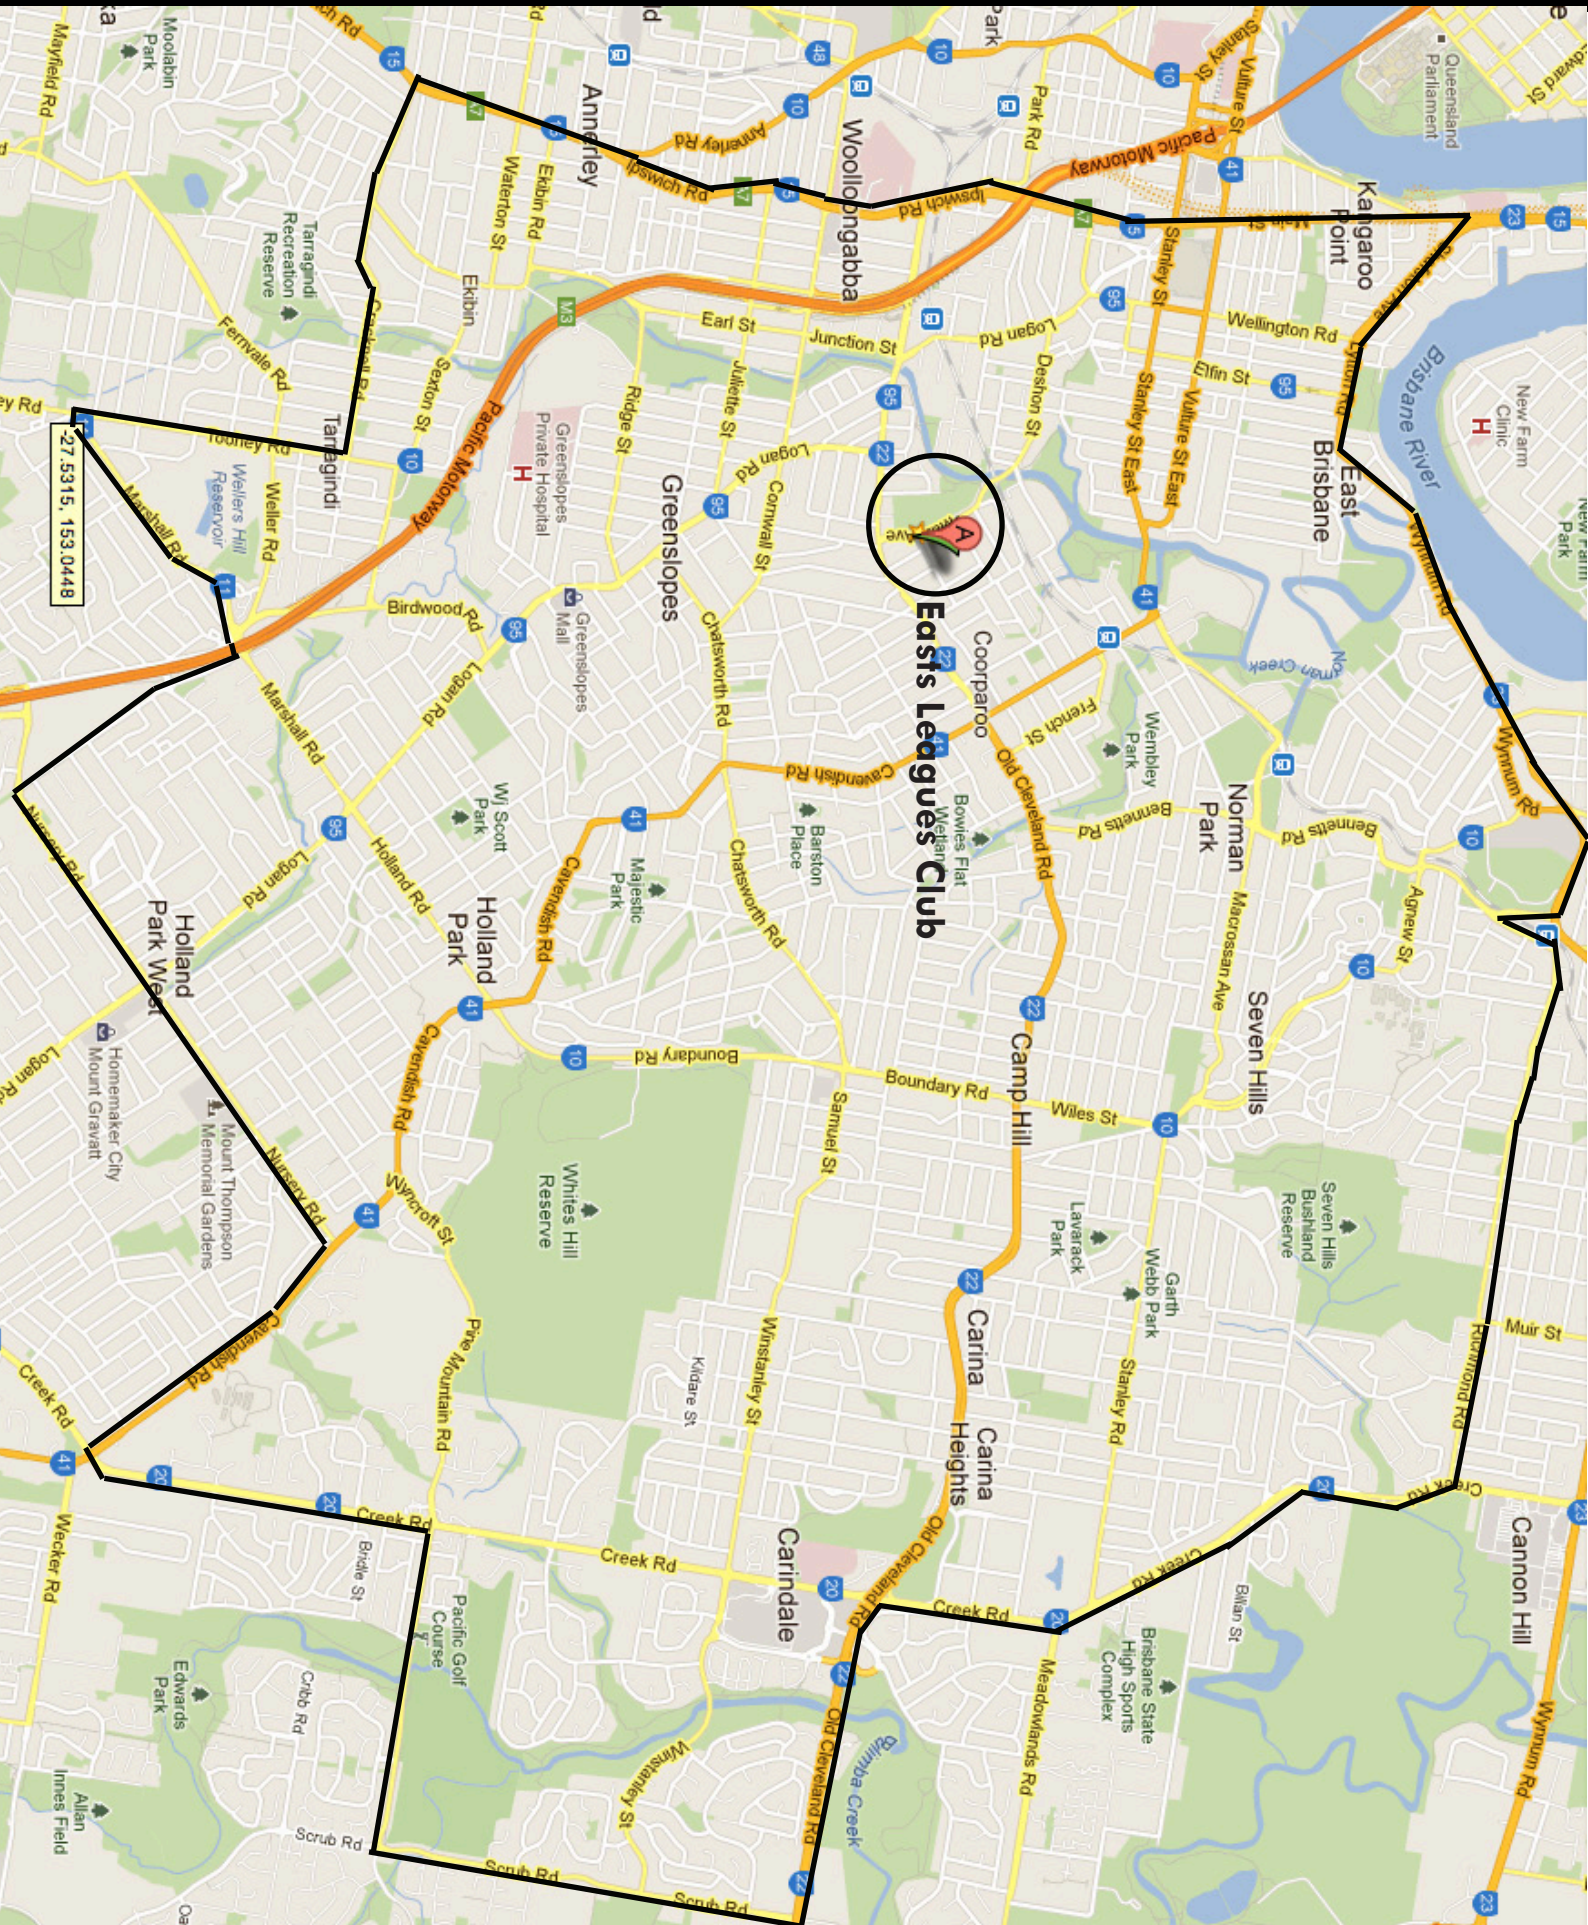

East's Leagues Club

Courtesy Bus Start & Finish Times, Terms & Conditions of Use & Pick Zone on Rear.

<u>DAY</u>	<u>START</u>	<u>FINISH</u>
Monday Except the 5th Monday of the month & Public Holiday	10am	3pm
Tuesday	11am	4pm
Wednesday	5pm	9pm
Thursday	5pm	9pm
Friday	1pm	Midnight
Saturday	12pm	6:30pm
Sunday	11:30am	6:30pm

*Courtesy bus is unavailable on public holidays.

- ◆ The courtesy bus is reserved for current financial members of East's Leagues Club only.
- ◆ Passengers must be over 18 years of age.
- ◆ The courtesy bus can only pick up at residential addresses and drop off at residential addresses.
- ◆ Intoxicated patrons are not permitted on the bus.
- ◆ The courtesy bus can only pick up and drop off within the indicated map on the reverse side of this page.
- ◆ Loud, unruly & disruptive behaviour will not be tolerated on the bus.
- ◆ Please call the club on 3397 8885 to book the bus in advance. The more notice given the better. You must provide your full address, contact phone number & membership number when booking.
- ◆ Please listen for the bus departure call over the PA system when waiting to be taken home. There is a 3 minute warning given.
- ◆ Departure times vary & may not always be announced as it is sometimes dependant on scheduled pick up times. The courtesy bus will usually depart on the half hour or hour.

COORDINATES

BRISBANE MAP